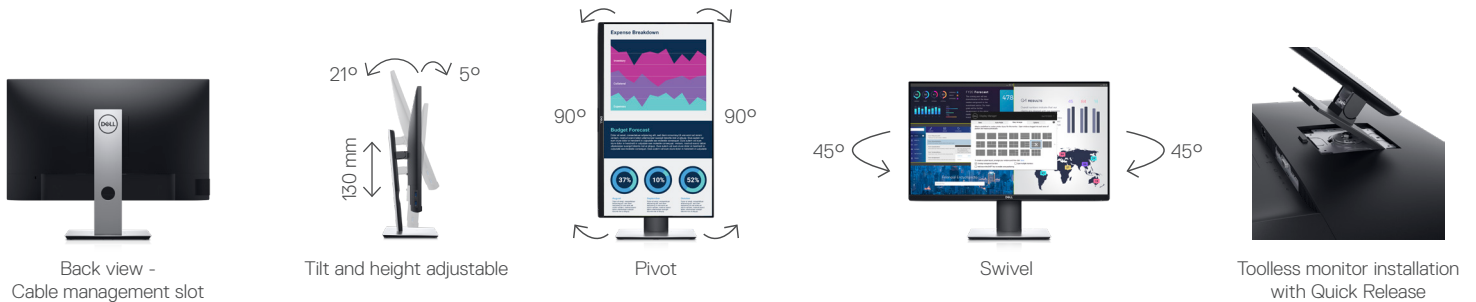

Connectivity

Connectors	1 x HDMI 1.4 1 x DisplayPort 1.2 (in) 1 x DisplayPort 1.2 (out) 1 x USB Type-C port
Built-in Devices	2 x USB 3.0 Port – Side 2 x USB 2.0 Port – Bottom

Design Features

Adjustability	Height adjustability stand (130 mm), Tilt (-5° to 21°), Swivel (-45° to 45°), Pivot (-90° to 90°)
Security	Security lock slot (cable lock sold separately)
Flat Panel Mount Interface	VESA (100 mm)

What's in the box?

Components

- Monitor with stand

Cables

- Power cable
- 1x DP Cable (DP to DP)
- 1x USB Type-C cable (C to C)
- Cable Tie

Documentation

- Quick Setup Guide
- Safety and Regulatory Information

Recommended Accessories

DELL 27 USB-C MONITOR | P2720DC

Easily adjust the panel to your preferred viewing position.

Connectivity

- | | | |
|----------------------|-------------------------|--|
| 1 Power connector | 4 HDMI 1.4 port | 7 USB Type-C port |
| 2 Security-lock slot | 5 DisplayPort 1.2 (in) | 8 USB 2.0 downstream ports (x2 – rear) |
| 3 Stand lock feature | 6 DisplayPort 1.2 (out) | 9 USB 2.0 downstream ports (x2 – side) |